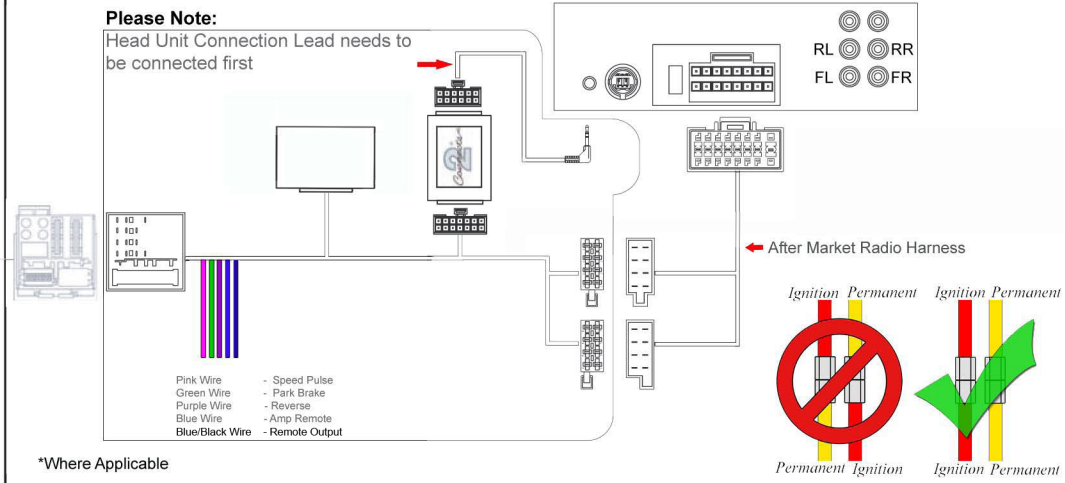

Installation Guide

Part No: CTSAD006.2

Audi Can-Bus Steering Wheel Control Interface

Vehicle Compatibility:

Vehicles fitted with Concert, Chorus Symphony Head Units
Also maintains amplified Bose Systems.

QuadLock Connector

A3	2003>
A4	2001>
A6	2004>
TT	2003>

Steering Wheel Control Functions

* Note All Dates are guide lines only as specifications of vehicles change