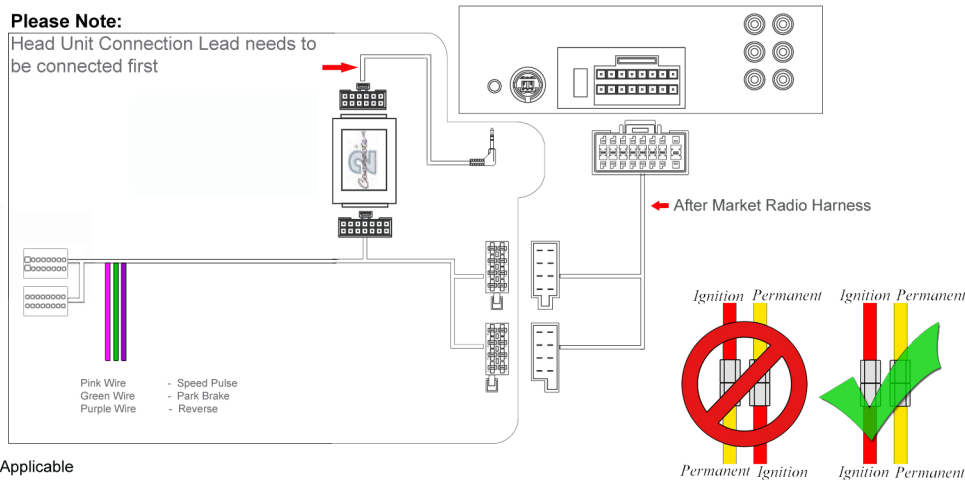

# Installation Guide

Part No: CTSFA005.2 Fiat Can-Bus Steering Wheel Control Interface

**Please Note:**

Head Unit Connection Lead needs to be connected first

## Steering Wheel Control Functions

\* Note All Dates are guide lines only as specifications of vehicles change