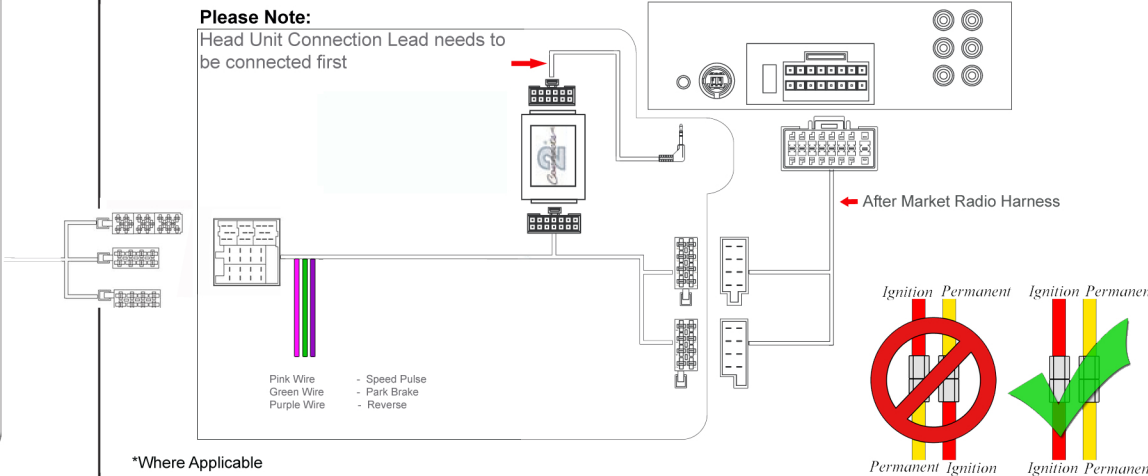

Installation Guide

Part No: CTSFA007.2 Fiat Can-Bus Steering Wheel Control Interface

Vehicle Compatibility:

Fiat Ducato <2008

Steering Wheel Control Functions

Mute

Volume +

Volume -

Source

Seek/Track+

Seek/Track-

* Note All Dates are guide lines only as specifications of vehicles change