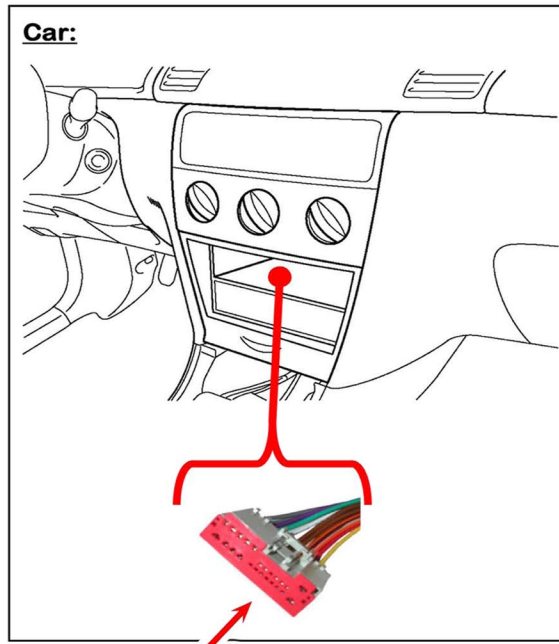

Installation Guide

Part No: CTSFO012.2

FORD

Fiesta (07/2002 —>)
 Fusion (12/2002 —>)
 F-150 (pick-up)

Steering Wheel Control Interface

	< 1S	> 1S
Seek ▲	Man. Freq + TRK +	Track + Seek +
Seek* ▼	Man. Freq - TRK -	Track - Seek -
VOL +	Volume +	
MODE	Source	
VOL -	Volume -	

Fiesta / Fusion:

F-150:

CD : only single CD
 CDC : only multi CD (CD Changer)
 CD(C) : CD & CDC
 * : not available on F-150

Fiesta / Fusion:

F-150: