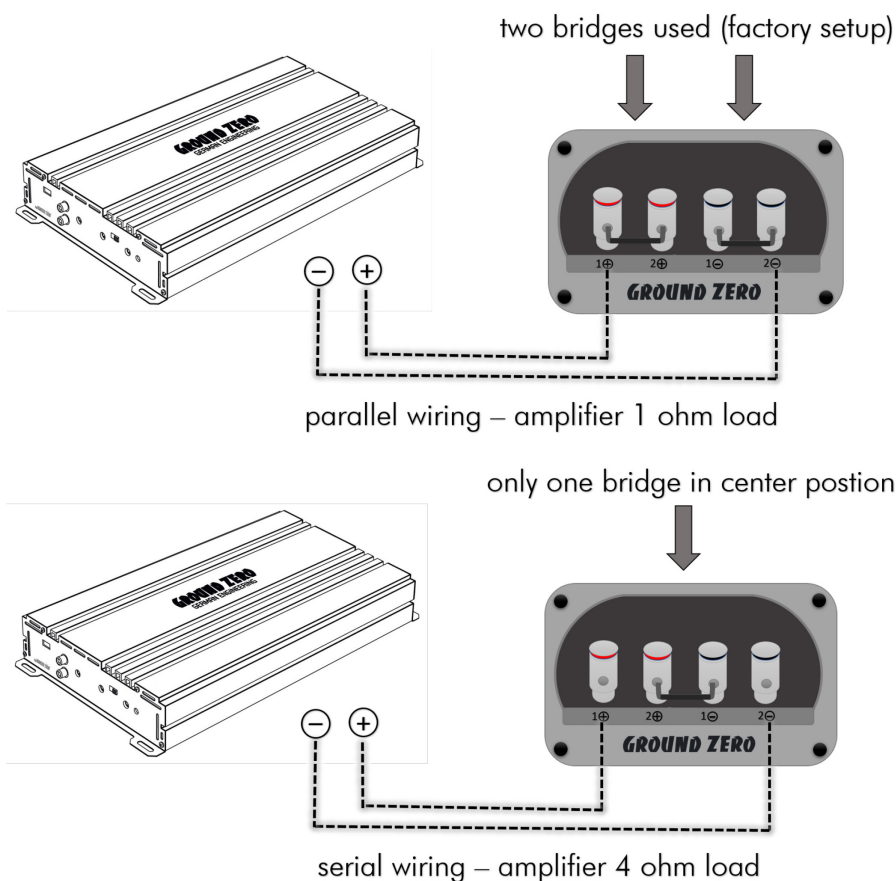

Anschluss / Connection

Garantie- und Gewährleistungsbestimmungen

Die Gewährleistung entspricht der gesetzlichen Regelung. Eine Rücksendung kann nur nach vorheriger Absprache und in der Originalverpackung erfolgen. Bitte unbedingt einen maschinell erstellten Kaufbeleg und eine Fehlerbeschreibung beilegen. Von der Gewährleistung ausgeschlossen sind Defekte, die durch Überlastung, unsachgemäße Behandlung oder bei Teilnahme an Wettbewerben entstanden sind. Wir behalten uns das Recht vor, zukünftig nötige Änderungen oder Verbesserungen an dem Produkt vorzunehmen, ohne den Kunden darüber zu informieren.

Terms of warranty

The limited warranty for this product is covered by Ground Zero's local distribution partners and their terms and conditions. For further information contact your local retailer or distributor.

Ground Zero GmbH

Erlenweg 25, 85658 Egming, Germany

Tel. +49 (0)8095/873 830 Fax -8310

www.ground-zero-audio.com