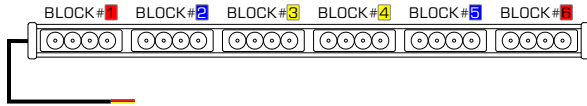

HE-RACBAR

Wire Diagram

Specifications

Voltage	12V DC
LED Quantity	6x4LED Modules
INSTALL	Bolt
COLOR	RED-BLUE-YELLOW-BLUE-RED
SIZE	757.6L*65.9W*49.5H(MM)
WATERPROOF	IP65
CERTIFICATE	CE

386-257-2956

www.HeiseLED.com