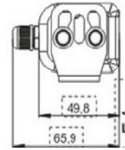

HE-RACBAR

Wire Diagram

Specifications

Voltage	12V DC
LED Quantity	6x4LED Modules
INSTALL	Bolt
COLOR	RED-BLUE-YELLOW-BLUE-RED
SIZE	757.6L*65.9W*49.5H(MM)
WATERPROOF	IP65
CERTIFICATE	CE

386-257-2956

www.HeiseLED.com