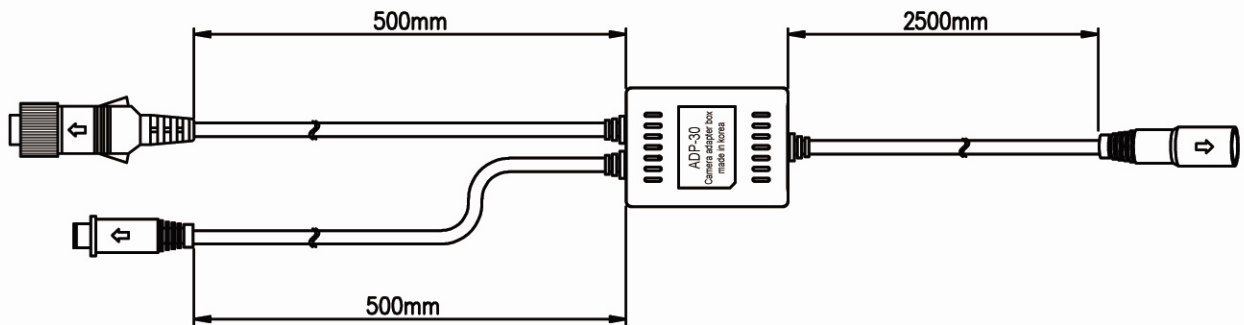

ADP-30 ADAPTER CABLE

- In aid of splitting video signal
- 2.5M 4P Din jack connector & 50cm 4P Din plug Connector, IP Connector

CABLE ADAPTOR BOX FOR USING 1 CAMERA TO 2 MONITORS

CONNECTOR PIN DESCRIPTION

| Pin No. | Description |
|---------|------------------|
| 1 | Audio |
| 2 | HEATER & SHUTTER |
| 3 | Power DC 12V |
| 4 | Video |
| 5 | Ground |

CONNECTION