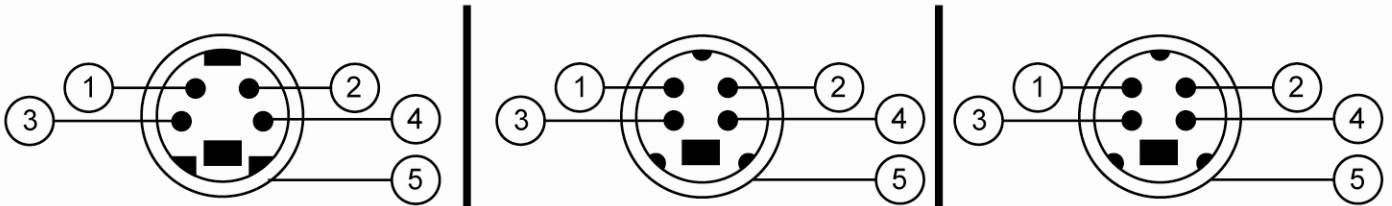

ADP-30 ADAPTER CABLE

- In aid of splitting video signal
- 2.5M 4P Din jack connector & 50cm 4P Din plug Connector, IP Connector

CABLE ADAPTOR BOX FOR USING 1 CAMERA TO 2 MONITORS

CONNECTOR PIN DESCRIPTION

| Pin No. | Description |
|---------|------------------|
| 1 | Audio |
| 2 | HEATER & SHUTTER |
| 3 | Power DC 12V |
| 4 | Video |
| 5 | Ground |

CONNECTION