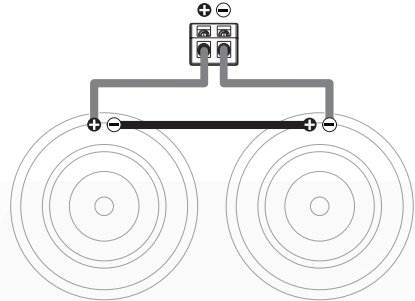

DUAL SUBWOOFER SYSTEM

WIRED IN SERIES - PARALLEL

8 Ohm

Phoenix Gold Product Warranty

LIMITED WARRANTY ON SUBWOOFERS

Phoenix Gold warrants this product to be free of defects in materials and workmanship for a period of one (1) years from the original date of purchase. This warranty is not transferable and applies only to the original purchaser from an authorized Phoenix Gold dealer in the United States of America only. Should service be necessary under this warranty for any reason due to manufacturing defect or malfunction, Phoenix Gold will (at its discretion), repair or replace the defective product with new or remanufactured product at no charge. Damage caused by the following is not covered under warranty: accident, misuse, abuse, burnt voice coils, used as door stops, salad bowls or hats, product modification or neglect, failure to follow installation instructions, unauthorized repair attempts, misrepresentations by the seller. This warranty does not cover incidental or consequential damages and does not cover the cost of removing or reinstalling the unit(s). Cosmetic damage due to accident or normal wear and tear is not covered under warranty.

INTERNATIONAL WARRANTIES:

Products purchased outside the United States of America are covered only by that country's Authorized Phoenix Gold reseller and not by Phoenix Gold. Consumers needing service or warranty information for these products must contact that country's reseller for information.