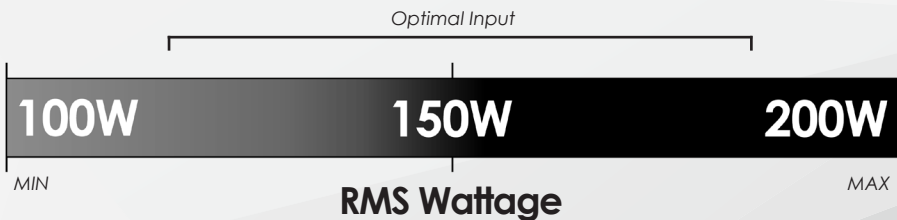

Phoenix Gold Recommended Amplifier Wattage (RMS)