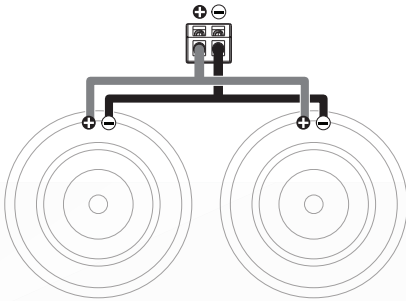

SINGLE SUBWOOFER SYSTEM

4 Ohm

DUAL SUBWOOFER SYSTEM

WIRED IN PARALLEL

2 Ohm

DUAL SUBWOOFER SYSTEM

WIRED IN SERIES - PARALLEL

8 Ohm

Phoenix Gold Product Warranty

LIMITED WARRANTY ON SUBWOOFERS

Phoenix Gold warrants this product to be free of defects in materials and workmanship for a period of one (1) years from the original date of purchase. This warranty is not transferable and applies only to the original purchaser from an authorized Phoenix Gold dealer in the United States of America only. Should service be necessary under this warranty for any reason due to manufacturing defect or malfunction, Phoenix Gold will (at its discretion), repair or replace the defective product with new or remanufactured product at no charge. Damage caused by the following is not covered under warranty: accident, misuse, abuse, burnt voice coils, used as door stops, salad bowls or hats, product modification or neglect, failure to follow installation instructions, unauthorized repair attempts, misrepresentations by the seller. This warranty does not cover incidental or consequential damages and does not cover the cost of removing or reinstalling the unit(s). Cosmetic damage due to accident or normal wear and tear is not covered under warranty.

INTERNATIONAL WARRANTIES:

Products purchased outside the United States of America are covered only by that country's Authorized Phoenix Gold reseller and not by Phoenix Gold. Consumers needing service or warranty information for these products must contact that country's reseller for information.