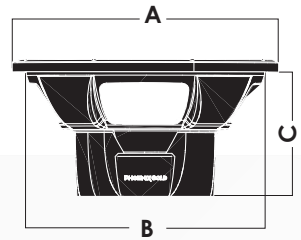

# PHOENIX GOLD

SPECIFICATION	Z8S4
Nominal Impedance (Z)	4 ohms (Single)
DC Resistance (Re)	3.72 ohms
Resonance Frequency (Fs)	40 Hz
Piston Area (Sd)	221.76cm <sup>2</sup>
Force Factor (BL)	10.314 Tm
Mechanical Q Factor (Qms)	7.839
Electrical Q Factor (Qes)	0.681
Total Q Factor (Qts)	0.626
Sensitivity 1W/M (SPL)	83.6 dB
Mechanical Compliance (Cms)	0.205 mm/N
Moving Mass (Mms)	77.586 g
Volume Acoustic Compliance (Vas)	14.223 Ltrs
Nominal Power (Pe)	150 Watts
Peak Power	450 Watts
Voice Coil Diameter	1.5in/38mm
Overall Diameter (A)	8.43in/214mm
Cut Out Diameter (B)	7.17in/182mm
Mounting Depth (C)	4.02in/102mm