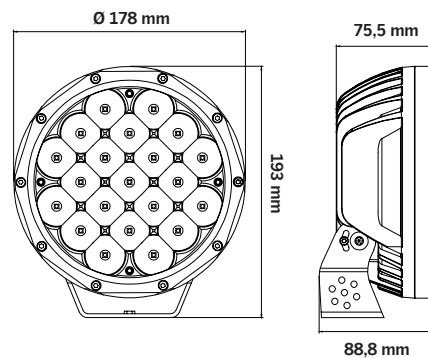

strands[®]

-lighting division

HUDSON DRIVING LIGHT 7" LED

Voltage	9-32V DC
Watt	80
Theoretical lumen	6480
Actual lumen	6435
1 lux @	637m
IP-class	IP68
Beam pattern	Spot
Position light	No
Connection	DT

Cable length	500mm
Material housing	Aluminium
Material lens	Polycarbonate
Diameter	178mm
Depth	75,5/88,8mm
Height including bracket	193mm
Operating temperature	-35°C - +45°C
E-approved	No
EMC-certificate	ECE R10

Part No. 270908