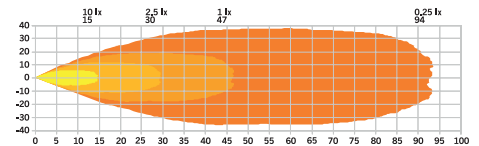

## SIBERIA NL 6''

Voltage	9-32V DC
Consumption	31,5W
Theoretical lumen	4800
Actual lumen	3465
1 lux @	47 m
IP-class	IP67/IP69K
Beam pattern	Flood
Color temperature	5700K
Position light	White, amber and red
Connection	Cable

Cable length	500 mm
Material housing	Aluminium
Material lens	Polycarbonate
Length	167 mm
Depth	54,2 mm
Height	76 mm
Height including bracket	96,6 mm
Operating temperature	-30°C - +65°C
E-approved	No
EMC-certificate	ECE R10, CISPR 25 Class 3