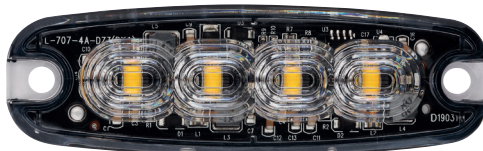

# strands<sup>®</sup>

-lighting division

Part No. 850201HP-A  
CRUISE LIGHT STROBE LIGHT 3 LED

Part No. 850202HP-A  
CRUISE LIGHT STROBE LIGHT 4 LED

Part No. 850203HP-A  
CRUISE LIGHT STROBE LIGHT 6 LED

## CRUISE LIGHT STROBE LIGHT *WARNING LIGHT / E-APPROVED*

PART NO.	850201HP-A	850202HP-A	850203HP-A
VOLTAGE	9-30V DC	9-30V DC	9-30V DC
CONSUMPTION	3	5	7
PATTERNS	26	26	26
IP-CLASS	IP67	IP67	IP67
COLOR LENS	Clear	Clear	Clear
COLOR LED	Amber	Amber	Amber
CABLE LENGTH	400mm	400mm	400mm
LENGTH	82mm	98mm	131mm
DEPTH	6,6mm	6,6mm	6,6mm
HEIGHT	31mm	31mm	31mm
CC	67,9mm	83,9mm	118mm
E-APPROVED	ECE R65	ECE R65	ECE R65
EMC-CERTIFICATE	ECE R10	ECE R10	ECE R10